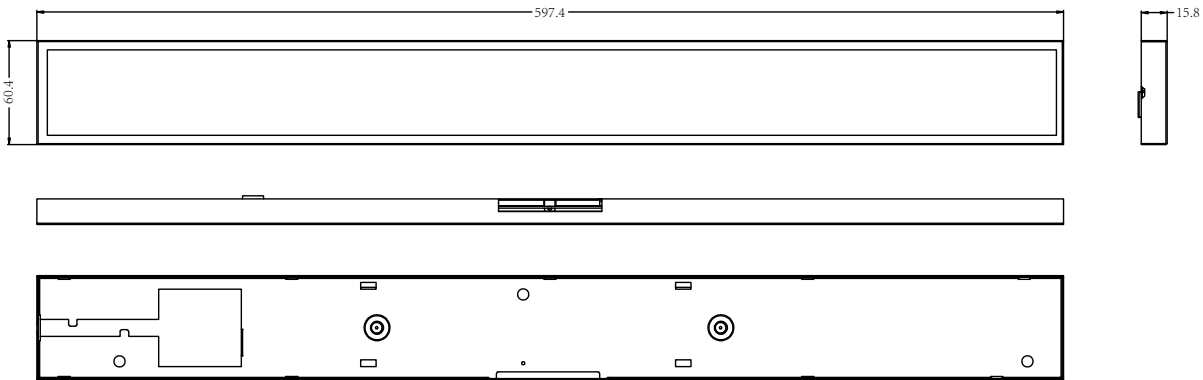

ZKL231

23.1" Stretched LCD Display

Product Appearance

Product Structure

Product Parameters

Dimension	597.4mmx60.4mmx15.8mm
Screen size	585.6*48.19mm
Resolution	23.1" LCD 1920*158
Work Temperature	0-50C°
Wi-Fi	Support 2.4/5G,802.11b/g/n
Brightness	400nits
Contrast	1200: 1
Weight	750g
Operation System	Android 4.4.2
RAM/ROM	DDR3 1G + 8/16G
Expansibility	microUSB Interface, Connect to PC as a software upgrade interface, or connect USB disk, Camera, TP and other Peripheral Device
Power	DC 12V/2A Power input, TYPE_C Interface Standby Power≤0.5W, Maximum Power Consumption Rate≤45W, Support China, Australia, US, UK, EU Standard Power Adaption.
Support Format	Picture (JPG,JPEG,BMP,GIF,PNG) Audio (MP1,MP2,MP3,WMA,WAV,OGG,OGA,FLAC,ALAC,APE,ACC,M4A,RM) Video (RMVB,DAT,MPEG,MPE,MPG,M2V,ISO,VOB,MP4,3G2,MKV,TS,M2TS,M3TS, M4TS,M5TS,MTS,M4V,FLV,FLC)
Certification (including power adapter certification)	CE, FCC, ROHS, UL,SAA,PSE,CE (Extra Charge)